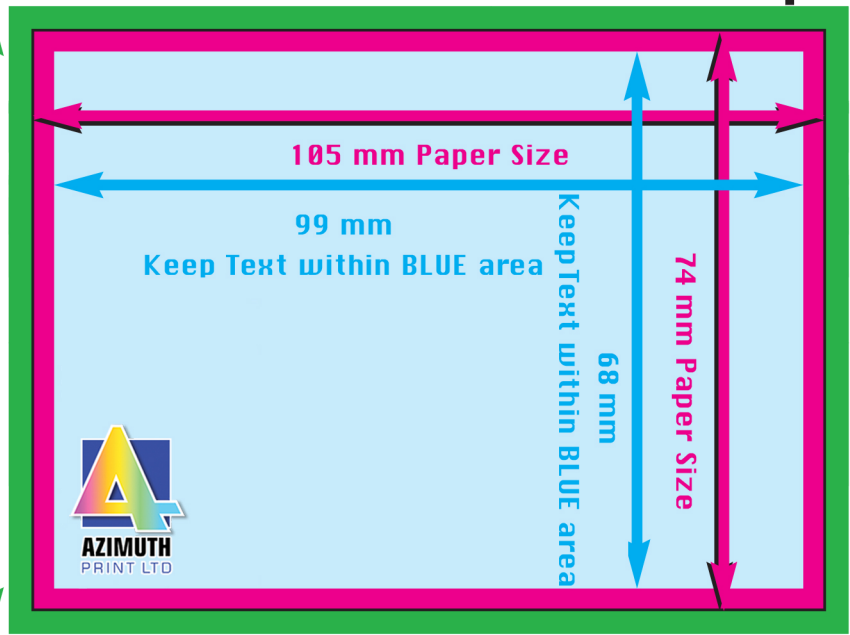

# A7 Landscape

80 mm Bleed Area - This area will be trimmed from finished job

111 mm Bleed Area - This area will be trimmed from finished job