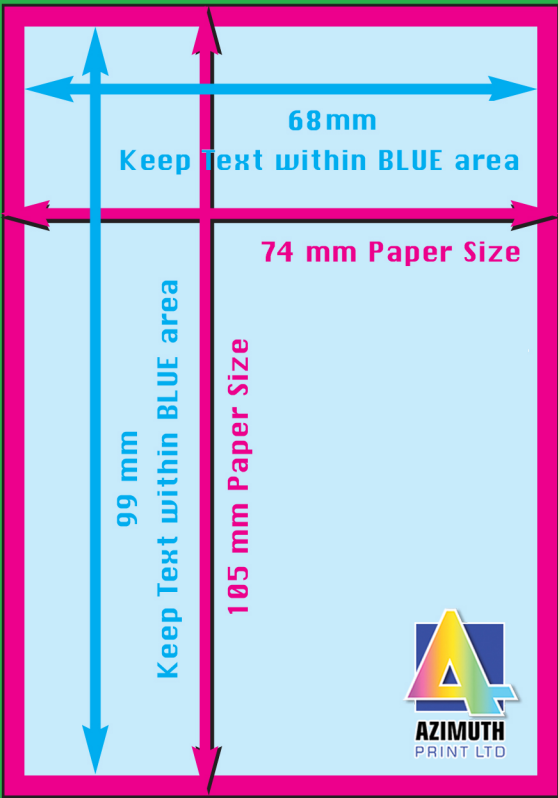

A7 Portrait

111 mm Bleed Area - This area will be trimmed from finished job

68 mm

Keep Text within BLUE area

74 mm Paper Size

99 mm

Keep Text within BLUE area

105 mm Paper Size

80 mm Bleed Area

This area will be trimmed from finished job