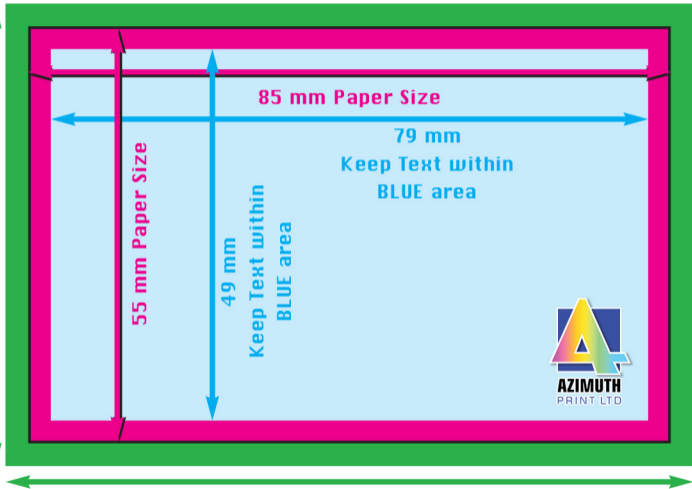

Business Card

61 mm Bleed Area - This area will be trimmed from finished job

91 mm Bleed Area - This area will be trimmed from finished job