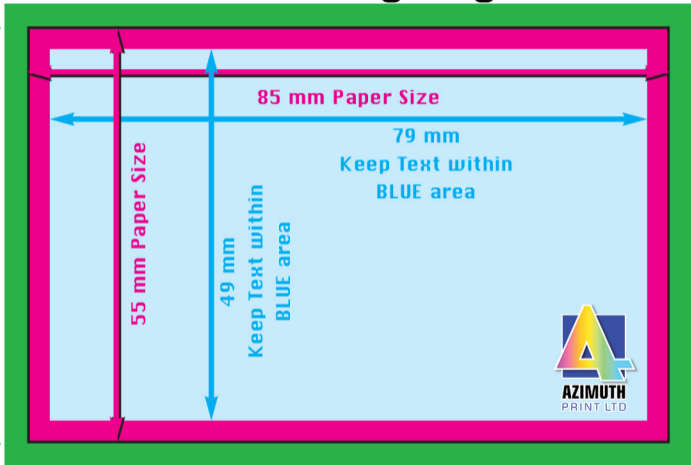

Loyalty Card

61 mm Bleed Area -
This area will be trimmed from finished job

91 mm Bleed Area - This area will be trimmed from finished job